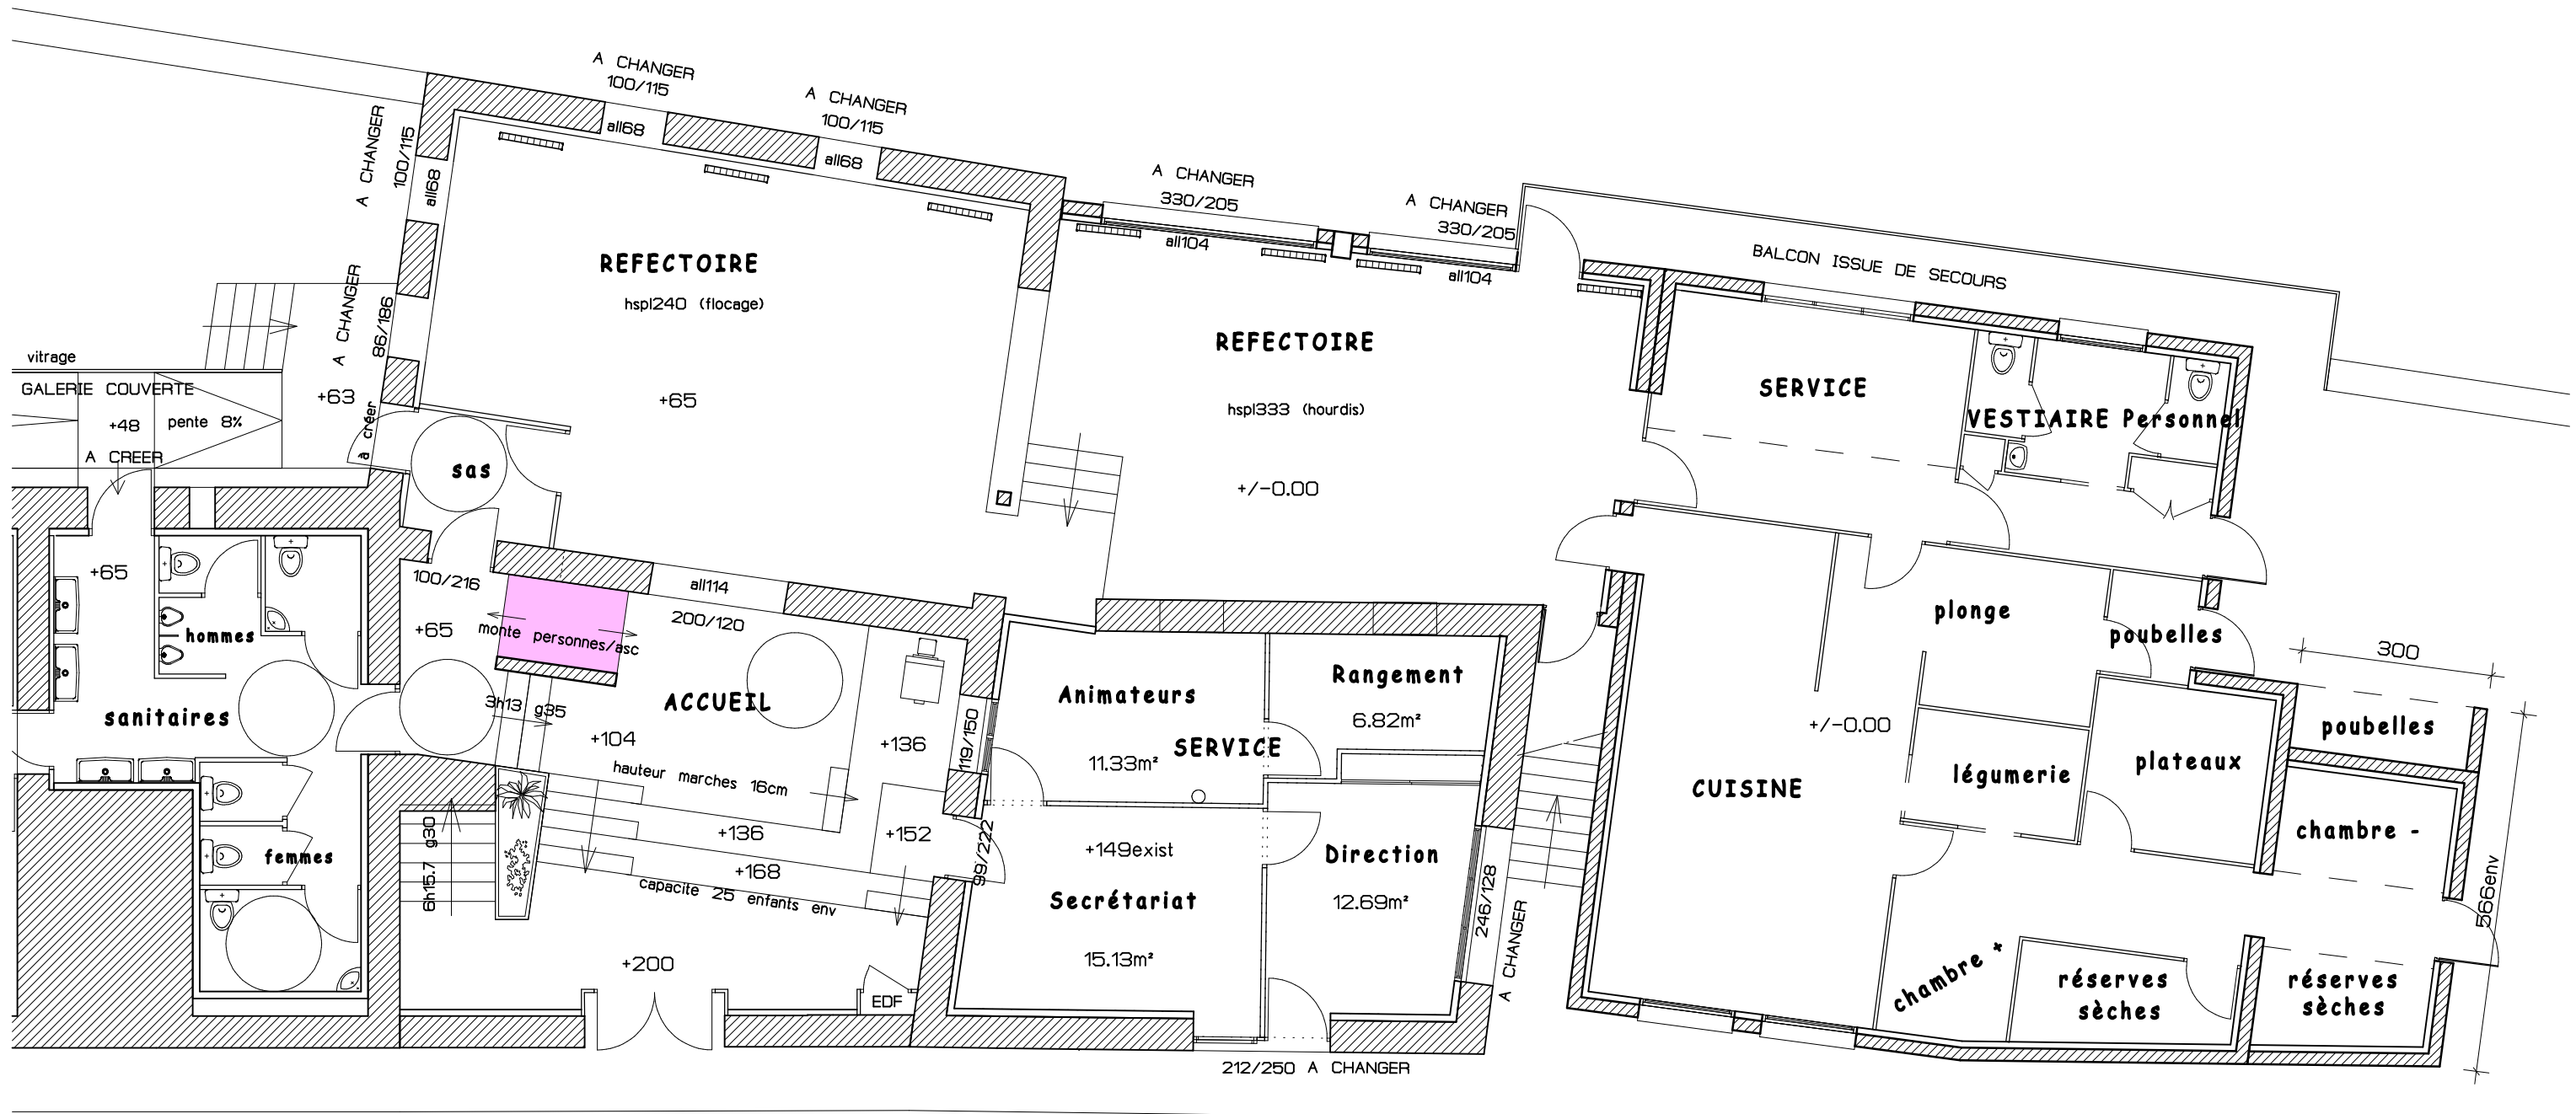

NIVEAU BAS Administration Restauration

ROUTE

DOSSIER APS

AMENAGEMENTS & ACCESSIBILITE HANDICAPES "EAU QUI BRUIT" 1/100°